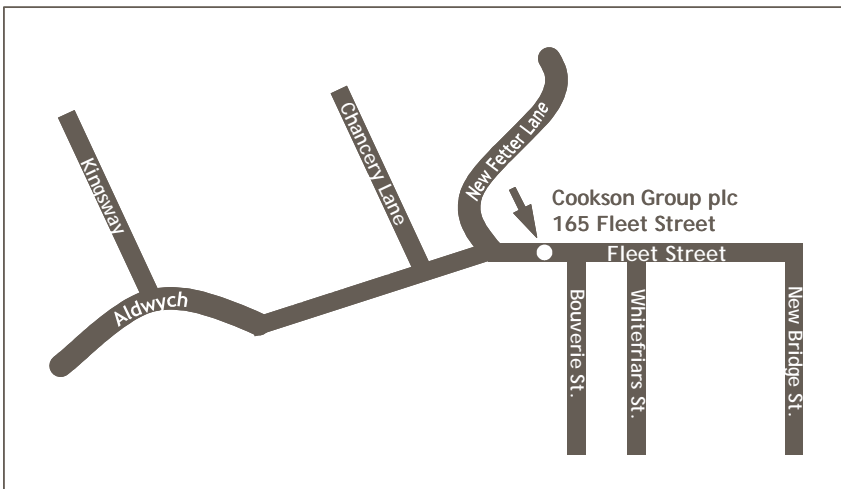

Where to find us

Cookson Group plc
165 Fleet Street
London
EC4A 2AE

Phone: + 44 (0) 207 822 0000
Fax: + 44 (0) 207 822 0100

Directions

Travelling Options

165 Fleet Street is easily accessed by tube and bus, and via mainline train stations.

Tube

165 Fleet Street can be accessed easily from the Central, District and Circle Lines. The following stations are all within a 10 minute walk:

- Central Line - Chancery Lane or St Paul's
- District and Circle Lines - Temple

Bus

The following Buses pass in front of the building

- 4, 11, 15, 23, 26, 76, 172

Train

The building is in close proximity to City Thameslink. Slightly further away are Canon Street and Charing Cross.

Parking

Local parking options include many convenient NCP car parks such as:

- London Hillgate House (Limeburner Lane)
- International Press Centre (76 Shoe Lane)
- Corner Bride Lane and Fleet Street

Plus metered parking around the area.